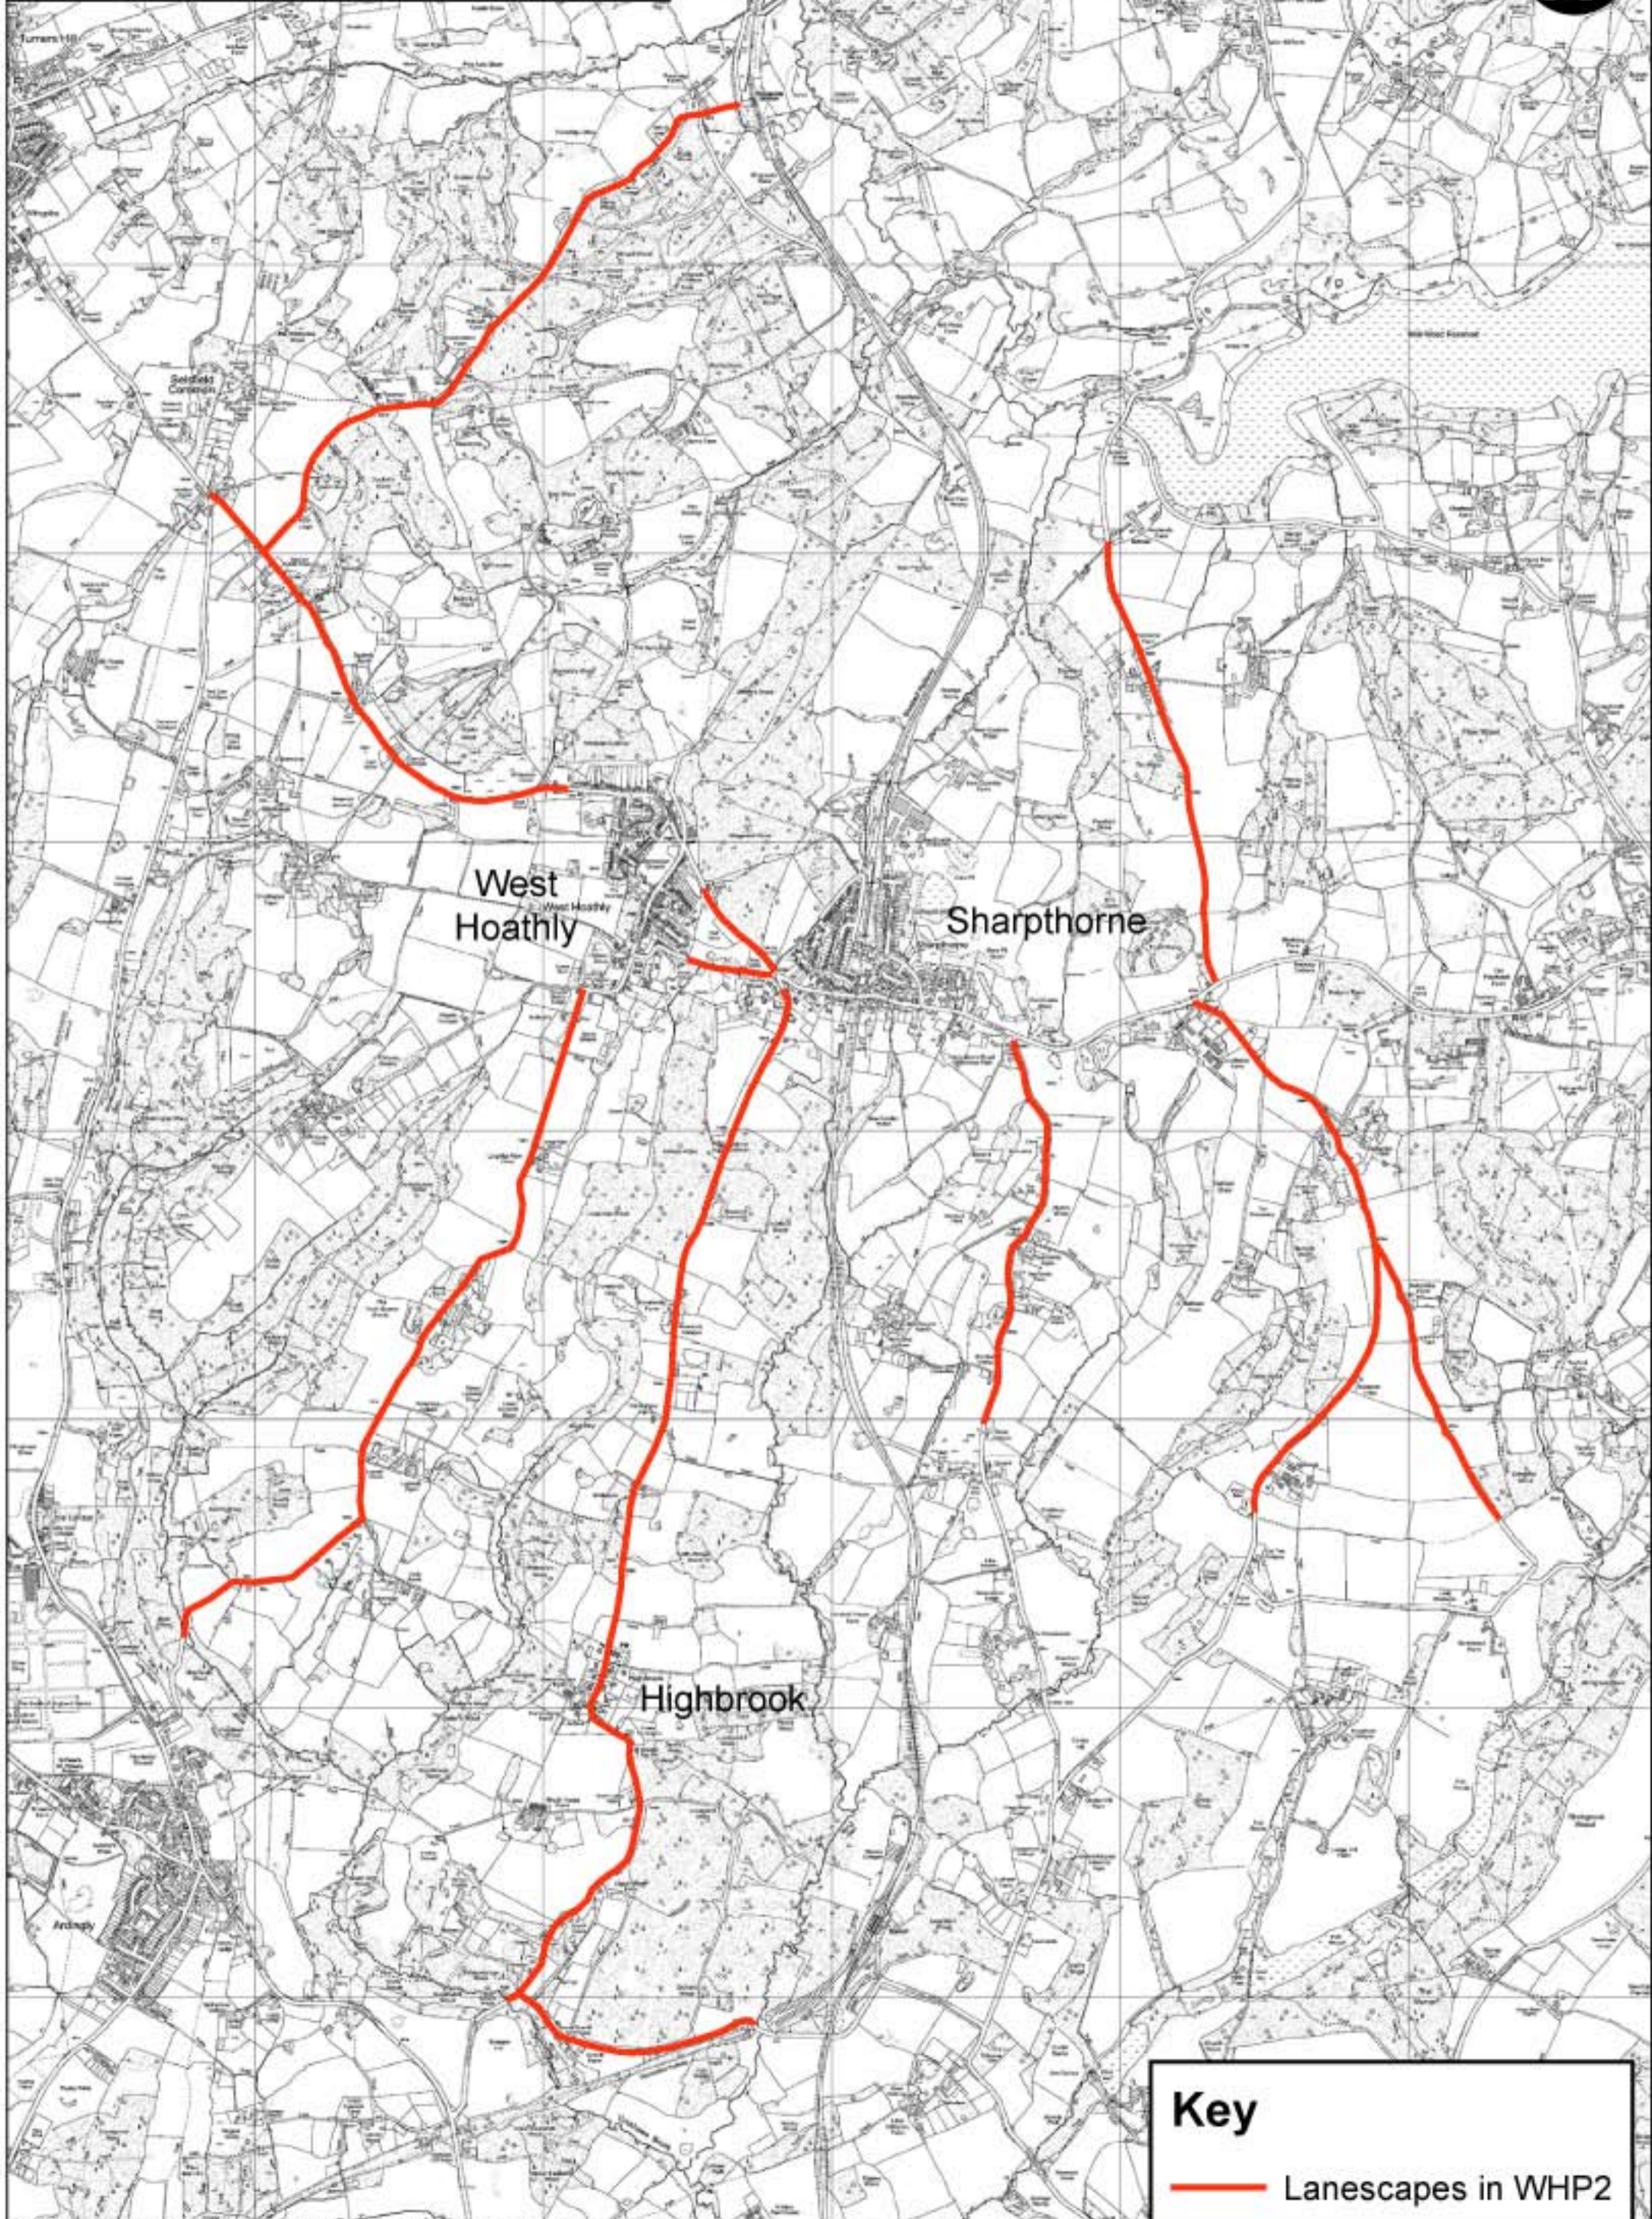

West Hoathly Parish
Neighbourhood Plan 2014 - 2031

Key
— Lanescapes in WHP2