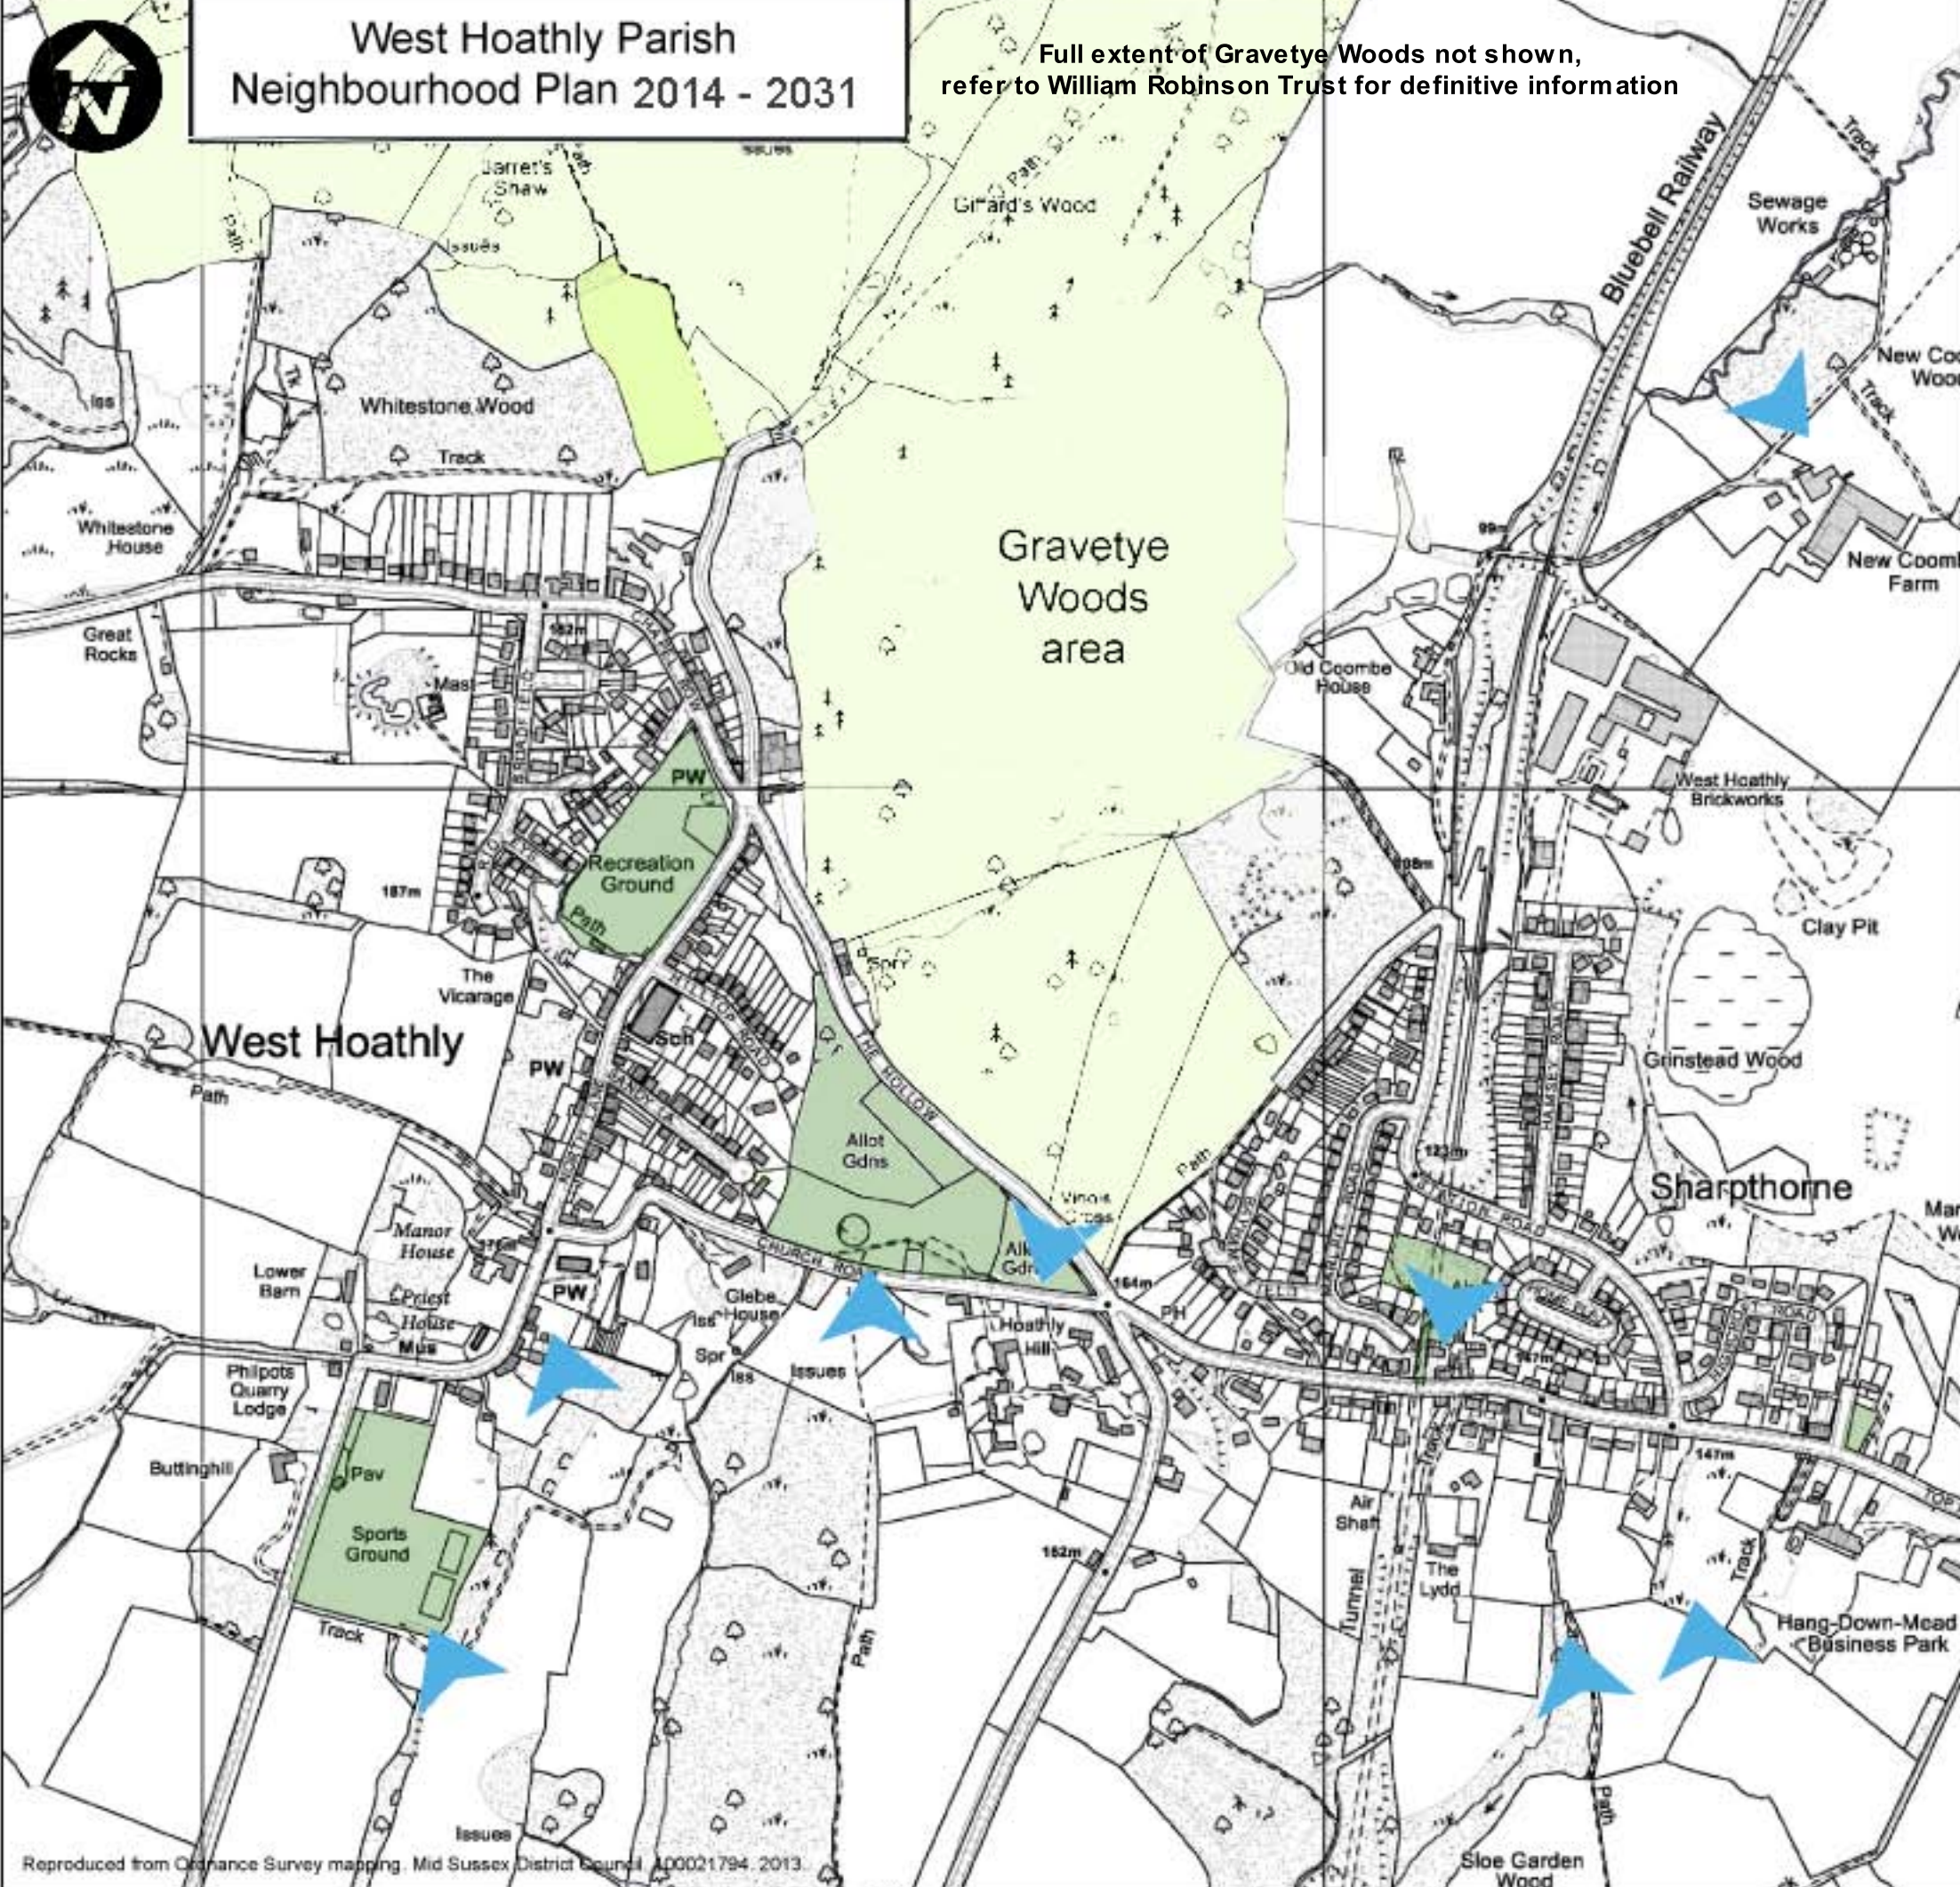

West Hoathly Parish Neighbourhood Plan 2014 - 2031

Full extent of Gravetye Woods not shown,
refer to William Robinson Trust for definitive information

Key	
	Viewpoint
	Informal recreational spaces
	Formal recreational spaces