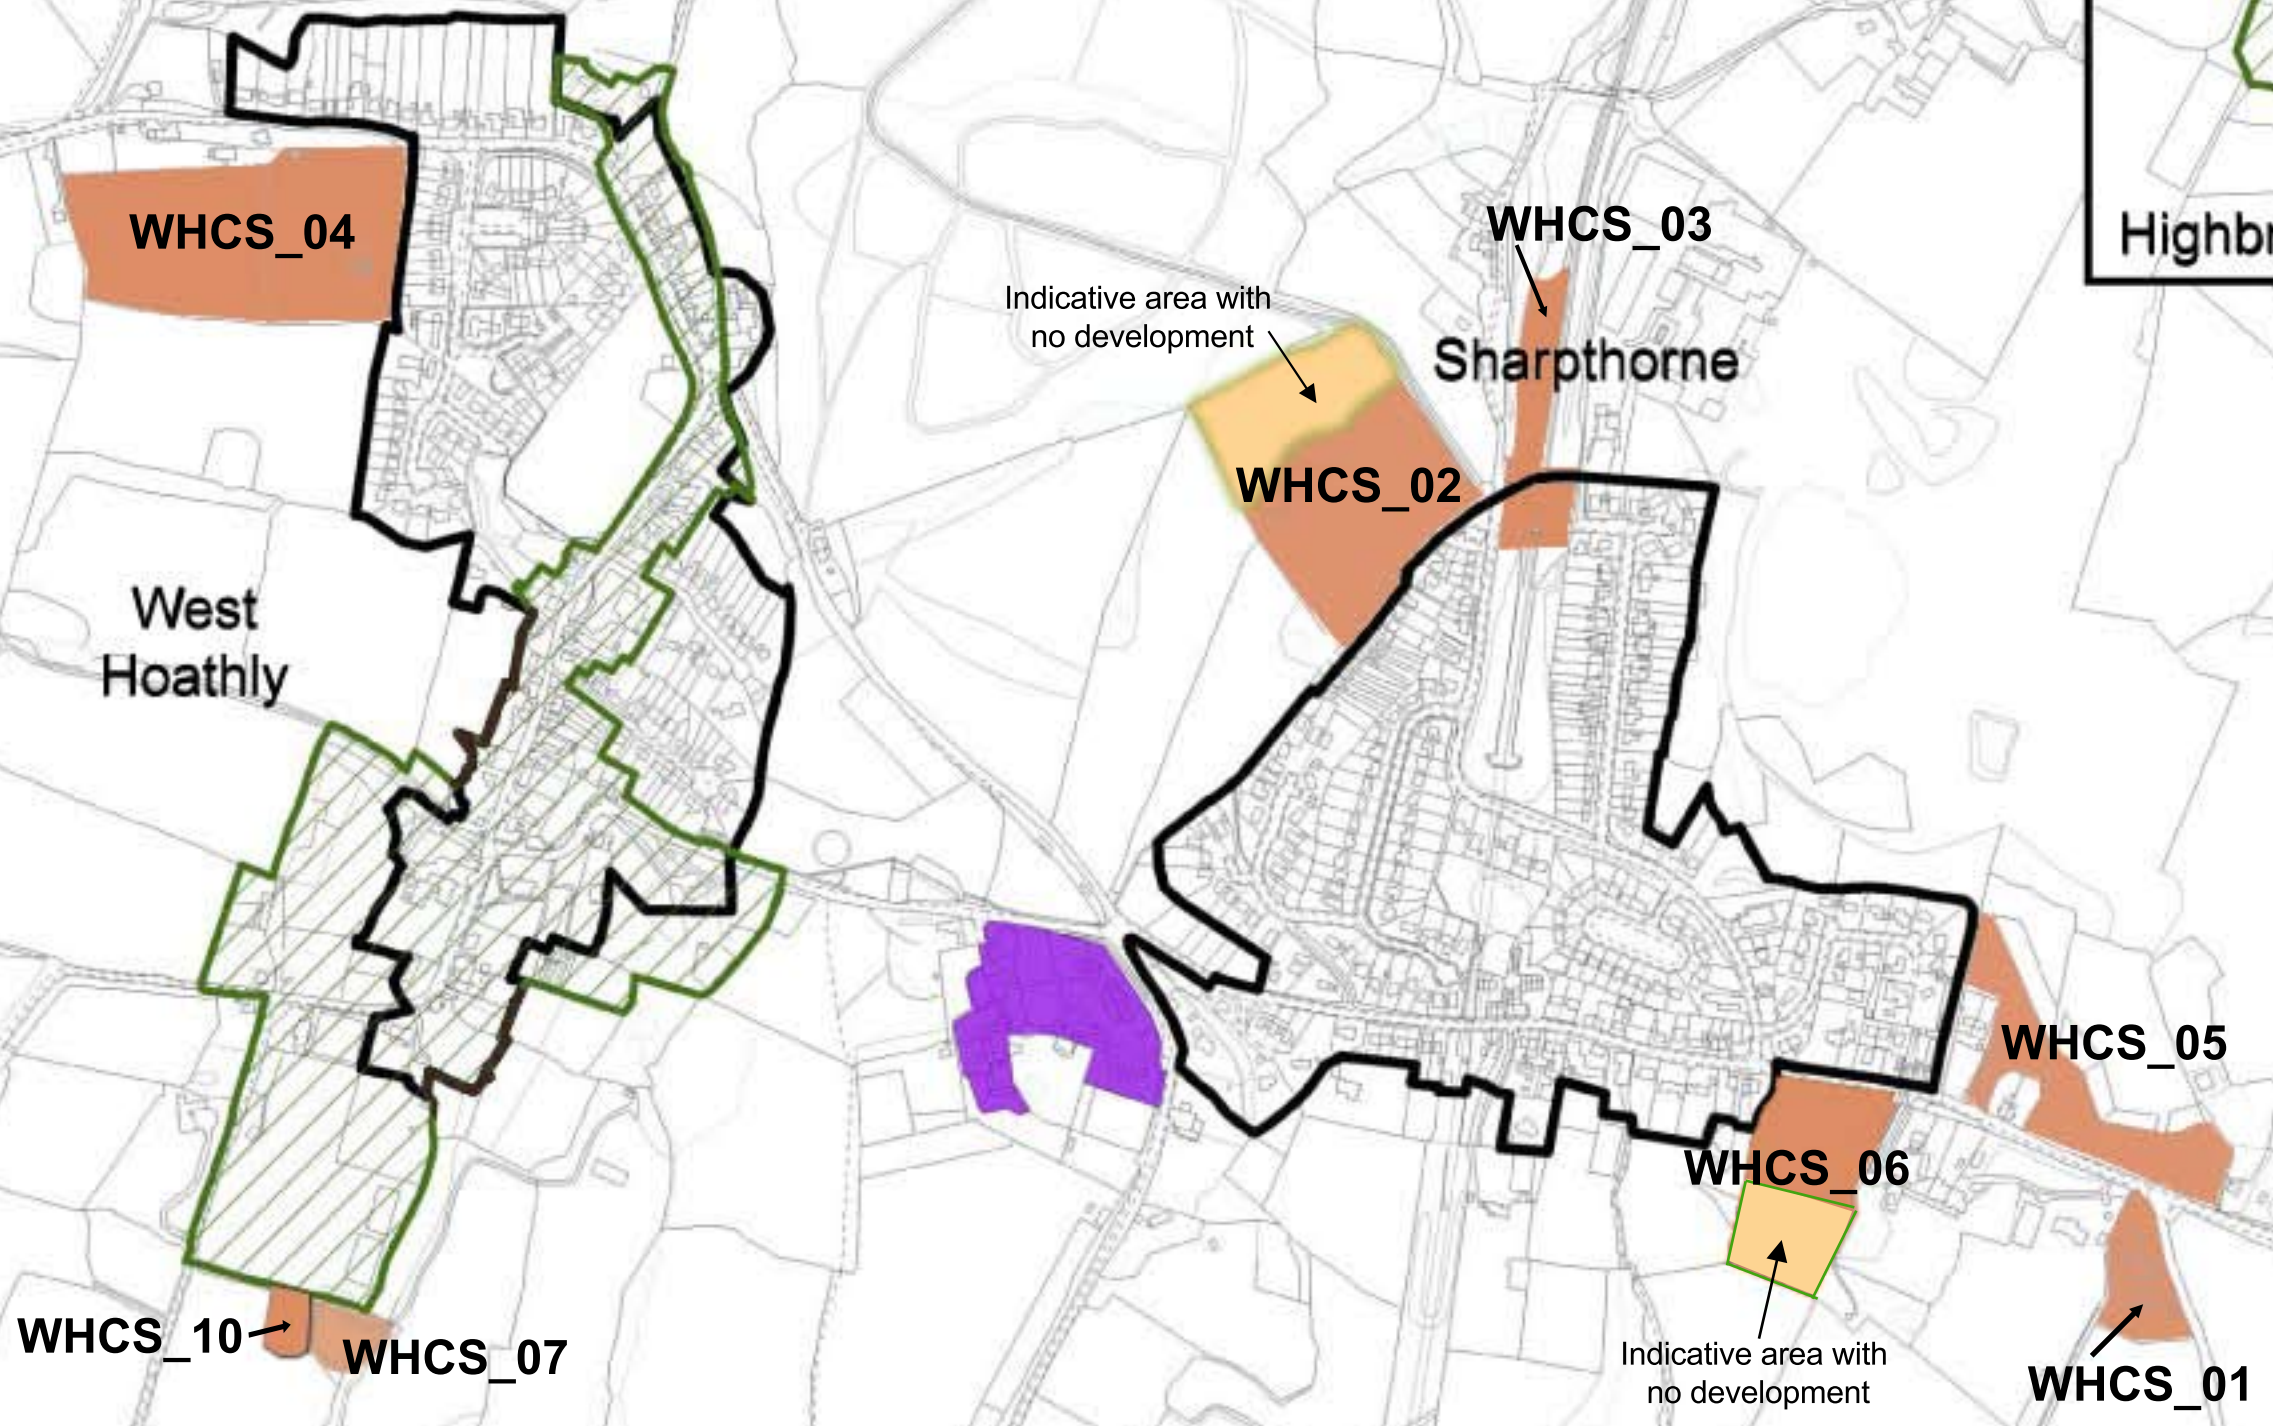

West Hoathly Parish
Neighbourhood Plan 2013 - 2031

Key

- Proposed Sites
- area to remain undeveloped
- Hoathly Hill WHP17 Area
- Conservation Areas
- Development Boundaries